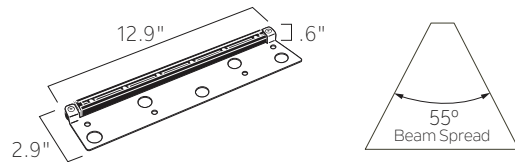

Hardscape

12V Integrated LED Hardscape, Deck, Step & Bench

6 LED Fixture (with Bracket) - 12.9" L

Finishes	AZT (shown), BBR, CO, GRY, SD, WHT				Additional Finishes
Color Temperature	2700K - Warm White		3000K - Pure White		
Item Number and Finish	15746 AZT27	15746 GRY27	15746 AZT30	15746 GRY30	
	15746 BBR27	15746 SD27	15746 BBR30	15746 SD30	
	15746 CO27	15746 WHT27	15746 CO30	15746 WHT30	
Housing	Cast Aluminum, Cast Brass (BBR) or Copper-Plated Brass (CO)				
Power Usage at 12V AC Input VA and Watts	1.4W, 2.4VA				
CRI	80+		80+		
Voltage Range	9V-15V AC/DC with no loss in light output				
Light Source	6 integrated high-output LEDs with 3-step binning for color consistency. Tested to a Lumen Maintenance L70 of 40,000 hrs.				
Delivered Lumens & Efficacy	2700K = 69.5 lm 2700K = 49 lm/W		3000K = 88 lm 3000K = 63 lm/W		
Wiring	70" of usable #18-2, SPT-1W leads. Wire connectors supplied.				
Notes	Copper and brass will naturally patina over time. White finish has coordinating white color leads.				
Accessories	15718 SS (Stainless Steel) - 6 LED Flat Mount Bracket Mounting hardware included.				

Dimensions

Photometrics*

Mounting Height	0'	1'	2'	3'	4'
12"	65.10	9.74	.6	.22	.14
24"	19.64	9.15	2.72	.48	.24
36"	9.16	5.82	2.74	1	.3